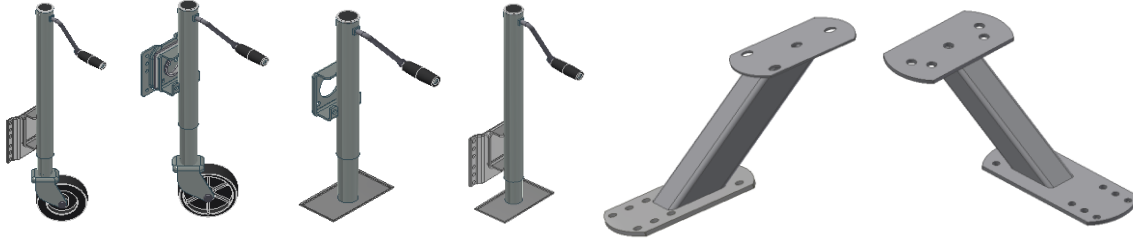

4 GENERAL ACCESSORIES

4.11 DECALS

787	4.11	Y1400 SPORT CLUB DECAL	\$3.26
751	4.11	Y1401 YACHT CLUB DECAL	\$4.29
750	4.11	Y1403 YACHT CLUB DECAL	\$4.29

4.13 JACKS & TIRE CARRIERS

872	4.13	Y1600 1200# BOLT-ON SWIVEL JACK	\$63.00
596	4.13	Y1611 1000# WELD-ON SWIVEL JACK	\$80.31
188	4.13	Y1612 2000# WELD-ON SWIVEL JACK	\$92.07
Y1613	4.13	2000# CENTER MOUNT RIGID JACK STAND	\$98.97
187	4.13	Y1614 1250# BOLT-ON RIGID JACK	\$106.17
828	4.13	Y1615 2000# BOLT-ON JACK	\$108.86
621	4.13	Y1604 UNIVERSAL SPARE TIRE CARRIER	\$28.50
Y1605	4.13	CUSTOM SIDE MOUNT SPARE TIRE	\$37.50
Y1605-6	4.13	6 BOLT SPARE TIRE MOUNT	\$30.14
550	4.13	JACK TOP WIND DROP LEG PLATED	\$97.19